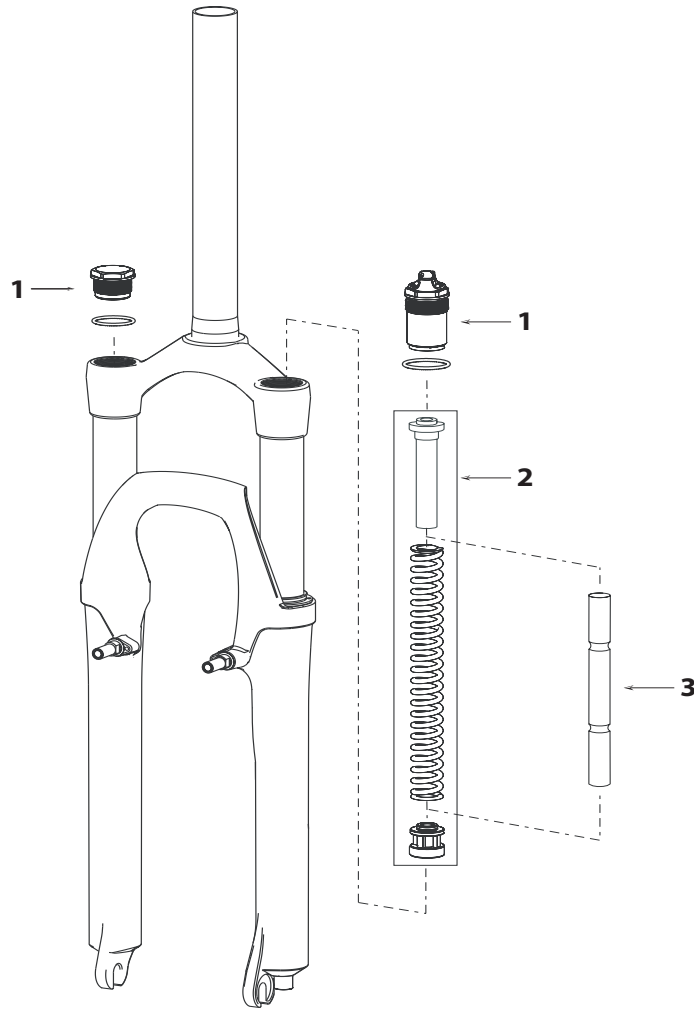

Tuning Springs	
Rider Weight	Part #
<140 lb (63 kg)	11.4311.122.000
140-160 lb (63-72 kg)	11.4311.121.000
160-180 lb (72-82 kg)	11.4310.668.000
>180 lb (80 kg)	11.4310.674.000

Oil Volume - Judy XC		
	Damper (right)	Spring (left)
Top 80mm	100cc/ml - 5wt	Grease Spring
Bottom 80mm	n/a	Grease Spring
Top 100mm	130cc/ml - 5wt	Grease Spring
Bottom 80mm	n/a	Grease Spring

Notes:

1. For chassis repairs (CSU), entire fork must be replaced). Contact your dealer or distributor for more information.
2. Lubricate spring with grease only.
3. Spring/spacer kits include springs for 80mm/100mm.
4. Dart lower leg is compatible with 2004-2005 Judy.

1 Dart/Judy Top Cap Kit, 28mm	11.4015.042.000	3 Tuning Bumper Kit	11.4306.171.000
2 04-06 Judy Spring/Spacer Kit, Soft	11.4311.122.000	Not Shown	
04-06 Judy Spring/Spacer Kit, Med (Standard)	11.4311.121.000	Coil Spring Isolator Kit, Qty 3	11.4309.336.000
04-06 Judy Spring/Spacer Kit, Firm	11.4310.668.000	Pilot/SID Dust Seal Kit	11.4307.250.000
04-06 Judy Spring/Spacer Kit, XFirm	11.4310.674.000