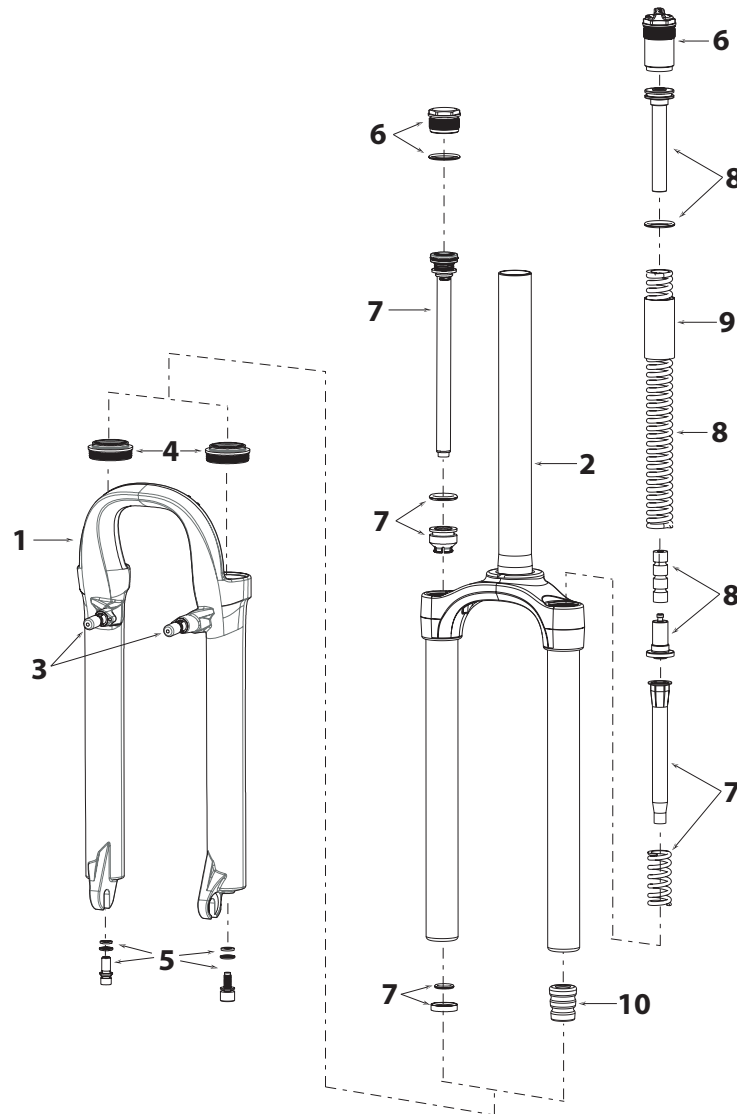

Tuning Springs		Oil Volume		
Rider Weight	Part #		Damper (right)	Spring (left)
<140 lb (63 kg)	11.4015.041.000	Top	150cc/ml - 5wt	n/a
140-170 lb (63-85 kg)	11.4015.040.000	Bottom	n/a	20cc/ml - 15wt
>170 lb (>85 kg)	11.4015.039.000			

Notes:

1. Rebound damper and spring shaft kits include crush washers, crush washer retainers and shaft bolts.

1	Dart Mag Lower Leg Diffusion Black Boss	11.4015.000.000	8	Dart Spring/Spacer Kit, Soft	11.4015.041.000
	Dart Mag Lower Leg Diffusion Silver Boss	11.4015.001.000		Dart Spring/Spacer Kit, Med	11.4015.040.000
2	Dart 2/3 CSU 320mm AL Steerer	11.4015.036.000		Dart Spring/Spacer Kit, Firm	11.4015.039.000
3	Dart Brake Post, Qty 2	11.4015.038.000	9	Coil Spring Isolator Kit, Qty 3	11.4309.336.000
4	Pilot/SID Dust Seal Kit	11.4307.250.000	10	Dart Service Kit	11.4015.210.000
5	Fork Shaft Bolt Kit	11.4310.465.000			
6	Dart/Judy Top Cap Kit, 28mm	11.4015.042.000			
7	Dart 2 Spring Shaft/Rebound Damper HC2 80/100	11.4015.033.000			
			Not Shown		
			Dart Decal Kit		11.4115.003.000
			Kit, Disk Brake Cable, Accessory		11.4309.073.000
			Tuning Bumper Kit		11.4306.171.000