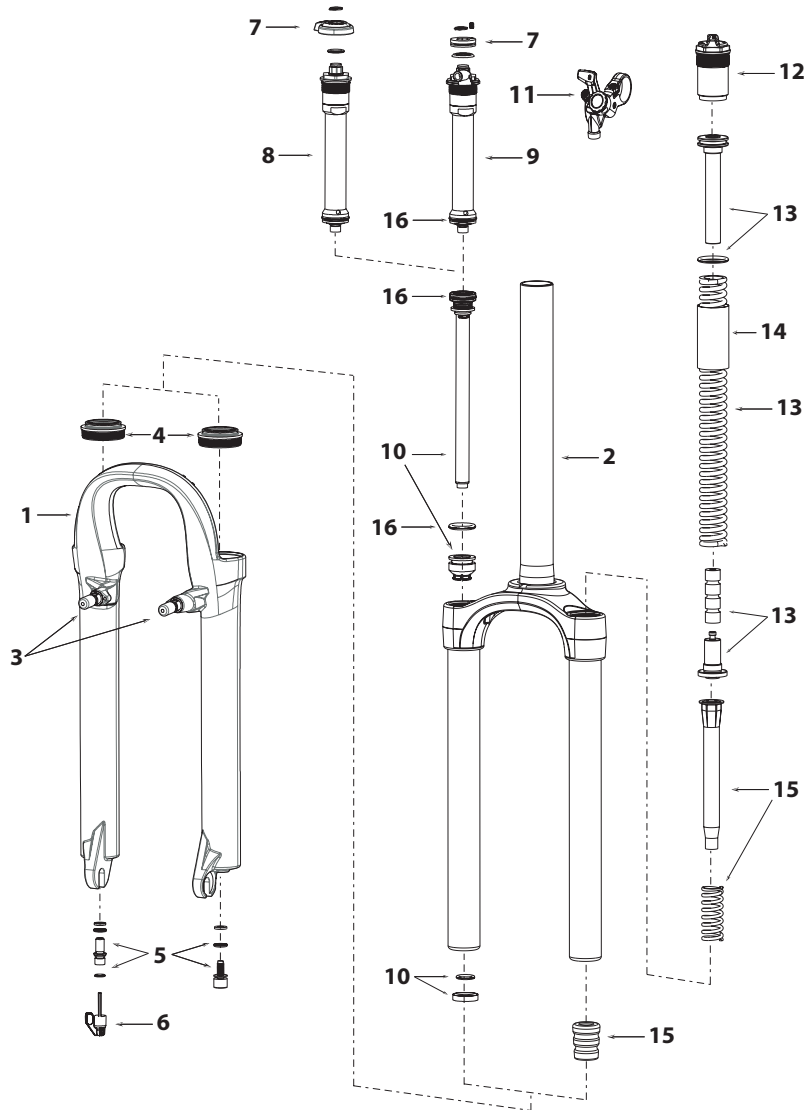

Tuning Springs		Oil Volume		
Rider Weight	Part #		Damper (right)	Spring (left)
<140 lb (63 kg)	11.4015.041.000	Top	93cc/ml - 5wt	n/a
140-170 lb (63-85 kg)	11.4015.040.000	Bottom	10cc/ml - 15wt	20cc/ml - 15wt
>170 lb (>85 kg)	11.4015.039.000			

Notes:

1. Rebound damper and spring shaft kits include crush washers, crush washer retainers and shaft bolts.

1	Dart Mag Lower Leg Diffusion Black Boss	11.4015.000.000	12	Dart/Judy Top Cap Kit, 28mm	11.4015.042.000
	Dart Mag Lower Leg Diffusion Silver Boss	11.4015.001.000	13	Dart Spring/Spacer Kit, Soft	11.4015.041.000
2	Dart 2/3 CSU 320mm AL Steerer	11.4015.036.000		Dart Spring/Spacer Kit, Med	11.4015.040.000
3	Dart Brake Post, Qty 2	11.4015.038.000		Dart Spring/Spacer Kit, Firm	11.4015.039.000
4	Pilot/SID Dust Seal Kit	11.4307.250.000	14	Coil Spring Isolator Kit, Qty 3	11.4309.336.000
5	Fork Shaft Bolt Kit	11.4310.465.000	15	Dart 2/3 Spring Shaft Kit (80/100)	11.4015.211.000
6	HC2 Rebound Adjuster Knob, Flag	11.4304.960.000	16	Dart Service Kit	11.4015.210.000
7	Judy/Dart Comp Adjuster Knob/Clamp Kit	11.4310.673.000			
8	Dart 2/3 Compression Damper Standard Adjust	11.4015.034.000			
9	Dart 2/3 Compression Damper Remote Adjust	11.4015.035.000			
10	Dart 2/3 Turnkey Rebound Damper	11.4015.037.000			
11	Poploc Lever, Left	11.4308.848.000			
	Poploc Lever, Right	11.4309.207.000			
			Not Shown		
			Dart Decal Kit		11.4115.003.000
			Kit, Disk Brake Cable, Accessory		11.4309.073.000
			Tuning Bumper Kit		11.4306.171.000