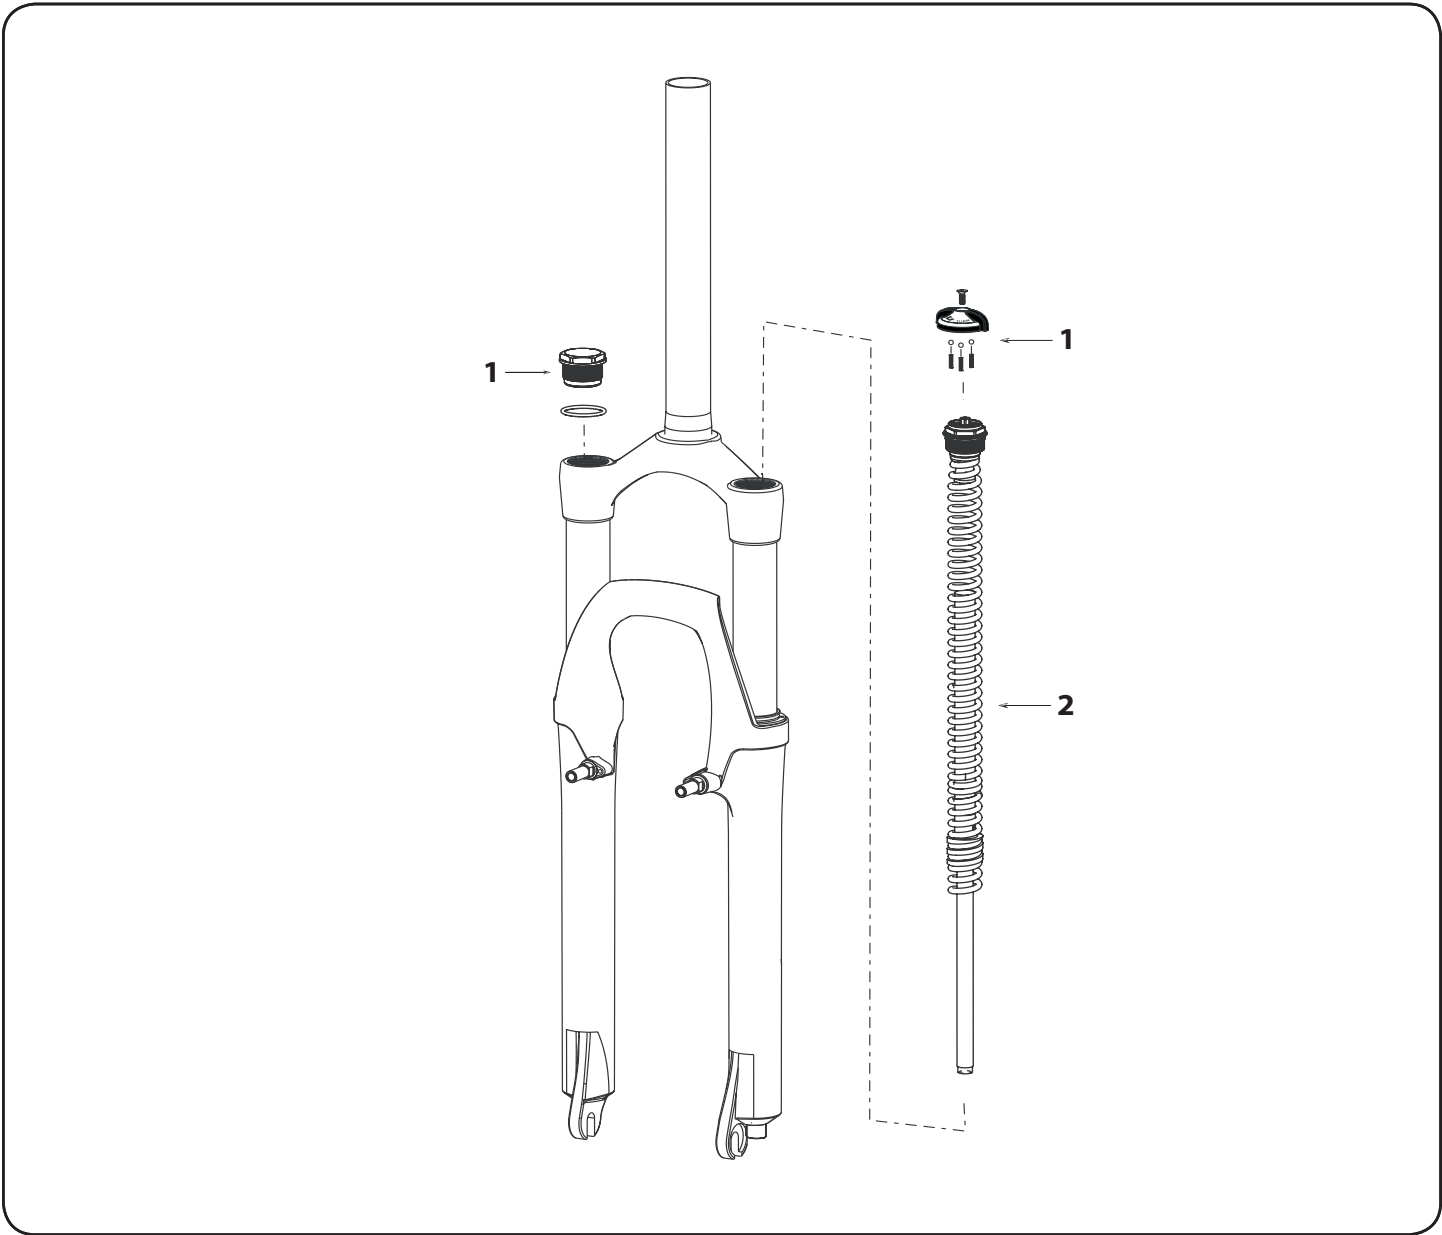

Oil Volume		
	Damper (right)	Spring (left)
Top	n/a	n/a
Bottom	n/a	n/a

Notes:

1. For chassis repairs (lower leg and crown/steerer/upper tube assembly) and parts replacement (top caps and springs) entire fork must be replaced. Contact your dealer or distributor for fork replacement options.
2. Lubricate internals with grease.

1 Tuning Bumper Kit

11.4306.171.000

Not Shown

Coil Spring Isolator Kit, Qty 3

11.4309.336.000

Tuning Springs	
Rider Weight	Part #
<140 lb (63 kg)	11.4311.122.000
140-160 lb (63-72 kg)	11.4311.121.000
160-180 lb (72-82 kg)	11.4310.668.000
>180 lb (80 kg)	11.4310.674.000

Oil Volume - Judy XC		
	Damper (right)	Spring (left)
Top 80mm	100cc/ml - 5wt	Grease Spring
Bottom 80mm	n/a	Grease Spring
Top 100mm	130cc/ml - 5wt	Grease Spring
Bottom 80mm	n/a	Grease Spring

Notes:

1. For chassis repairs (CSU), entire fork must be replaced). Contact your dealer or distributor for more information.
2. Lubricate spring with grease only.
3. Spring/spacer kits include springs for 80mm/100mm.
4. Dart lower leg is compatible with 2004-2005 Judy.

Tuning Springs		Oil Volume		
Rider Weight	Part #		Damper (right)	Spring (left)
<140 lb (63 kg)	11.4308.292.001	Top	150cc/ml - 5wt	n/a
140-170 lb (63-85 kg)	11.4308.292.000	Bottom	n/a	n/a
>170 lb (>85 kg)	11.4308.292.003			