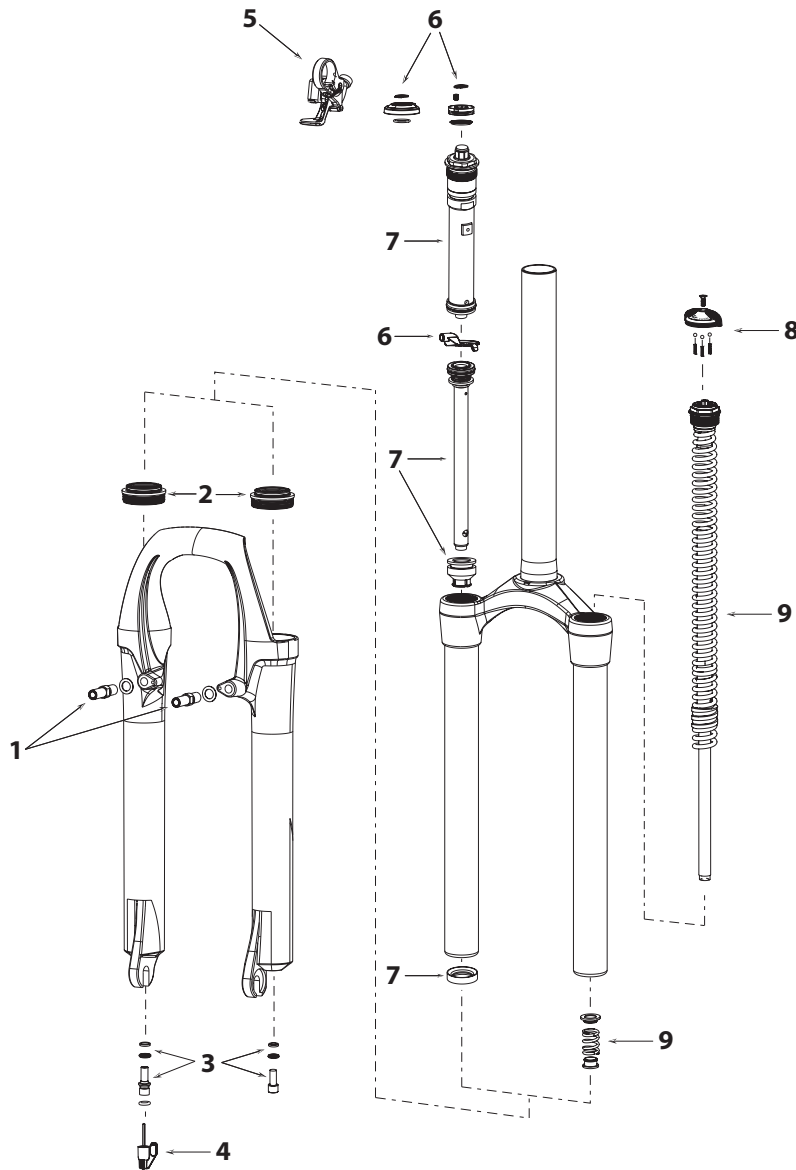

Tuning Springs	
Rider Weight	Part #
<140 lb (63 kg)	11.4310.669.000
140-160 lb (63-72 kg)	11.4310.670.000
160-180 lb (72-82 kg)	11.4310.671.000
>180 lb (80 kg)	11.4310.672.000

Oil Volume		
	Damper (right)	Spring (left)
Top	109cc/ml - 5wt	30cc/ml - 15wt
Bottom	10cc/ml - 15wt	n/a

Notes:

1. For chassis repairs (CSU), entire fork must be replaced). Contact your dealer or distributor for more information.
2. Remote compression damper requires remote comp adjuster spool, remote cable stop clamp and PopLoc or PopLoc adjust remote lever assemblies.
3. Rebound damper and spring shaft kits include crush washers, crush washer retainers and shaft bolts.
4. Dart Lower Leg is compatible with 2004-2005 Judy.

1 Brake Post Kit, Steel (Qty 2)	11.4307.469.000	8 Judy SL Top Cap/U-Turn Knob Kit (28mm)	11.4308.291.000
2 Pilot/SID Dust Seal Kit	11.4307.250.000	9 Judy J4 U-Turn Spring, Soft	11.4310.669.000
3 Fork Shaft Bolt Kit	11.4310.465.000	Judy J4 U-Turn Spring, Med	11.4310.670.000
4 HC2 Reb Adj Knob, Flag	11.4304.960.000	Judy J4 U-Turn Spring, Firm (standard)	11.4310.671.000
5 Poploc Lever, Left	11.4308.848.000	Judy J4 U-Turn Spring, X-Firm	11.4310.672.000
6 Judy Comp Dmp Knob/Clamp Kit	11.4310.673.000	Not Shown	
7 06 Judy J3/J4 Damper Kit, Non-Remote Comp Adj (includes comp & reb dampers, shaft guides, bolt, adj knob)	11.4310.663.000	Coil Spring Isolator Kit, Qty 3	11.4309.336.000
06 Judy J3/J4 Damper Kit, Remote Comp Adjust (includes comp & reb dampers, shaft guides, bolt, adj knob)	11.4310.664.000	06 Judy Service Kit	11.4310.707.000