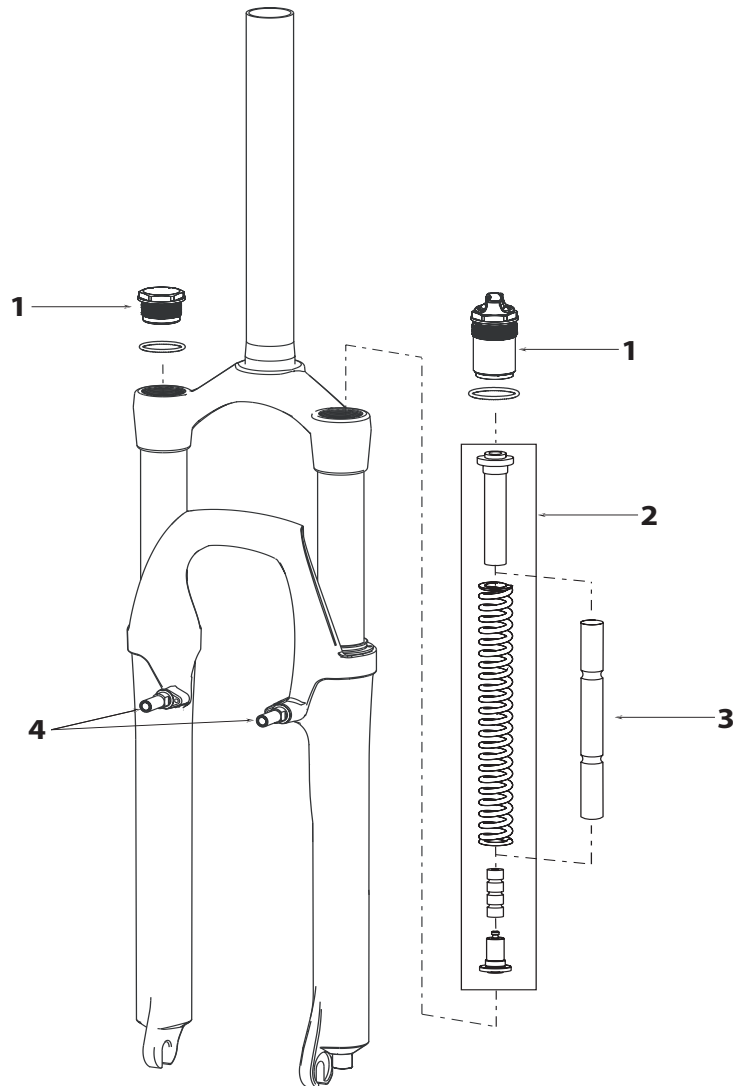

Tuning Springs	
Rider Weight	Part #
<140 lb (63 kg)	11.4311.122.000
140-160 lb (63-72 kg)	11.4311.121.000
160-180 lb (72-82 kg)	11.4310.668.000
>180 lb (80 kg)	11.4310.674.000

Oil Volume		
	Damper (right)	Spring (left)
Top	20cc/ml - 15wt	20cc/ml - 15wt
Bottom	n/a	n/a

Notes:

1. For chassis repairs (CSU), entire fork must be replaced. Contact your dealer or distributor for more information.
2. Spring/spacer kits include springs for 80mm/100mm (short) and 2006 Judy 125mm (long) travel forks.
3. Rebound damper and spring shaft kits include crush washers, crush washer retainers and shaft bolts.
4. Dart lower leg is compatible with 2004-2005 Judy.

1 Dart/Judy Top Cap Kit, 28mm	11.4015.042.000	3 Tuning Bumper Kit	11.4306.171.000
2 04-06 Judy Spring/Spacer Kit, Soft	11.4311.122.000	4 Brake Post Kit, Steel (Qty 2)	11.4307.469.000
04-06 Judy Spring/Spacer Kit, Med (Standard)	11.4311.121.000	Not Shown	
04-06 Judy Spring/Spacer Kit, Firm	11.4310.668.000	Pilot/SID Dust Seal Kit	11.4307.250.000
04-06 Judy Spring/Spacer Kit, XFirm	11.4310.674.000	Coil Spring Isolator Kit, Qty 3	11.4309.336.000