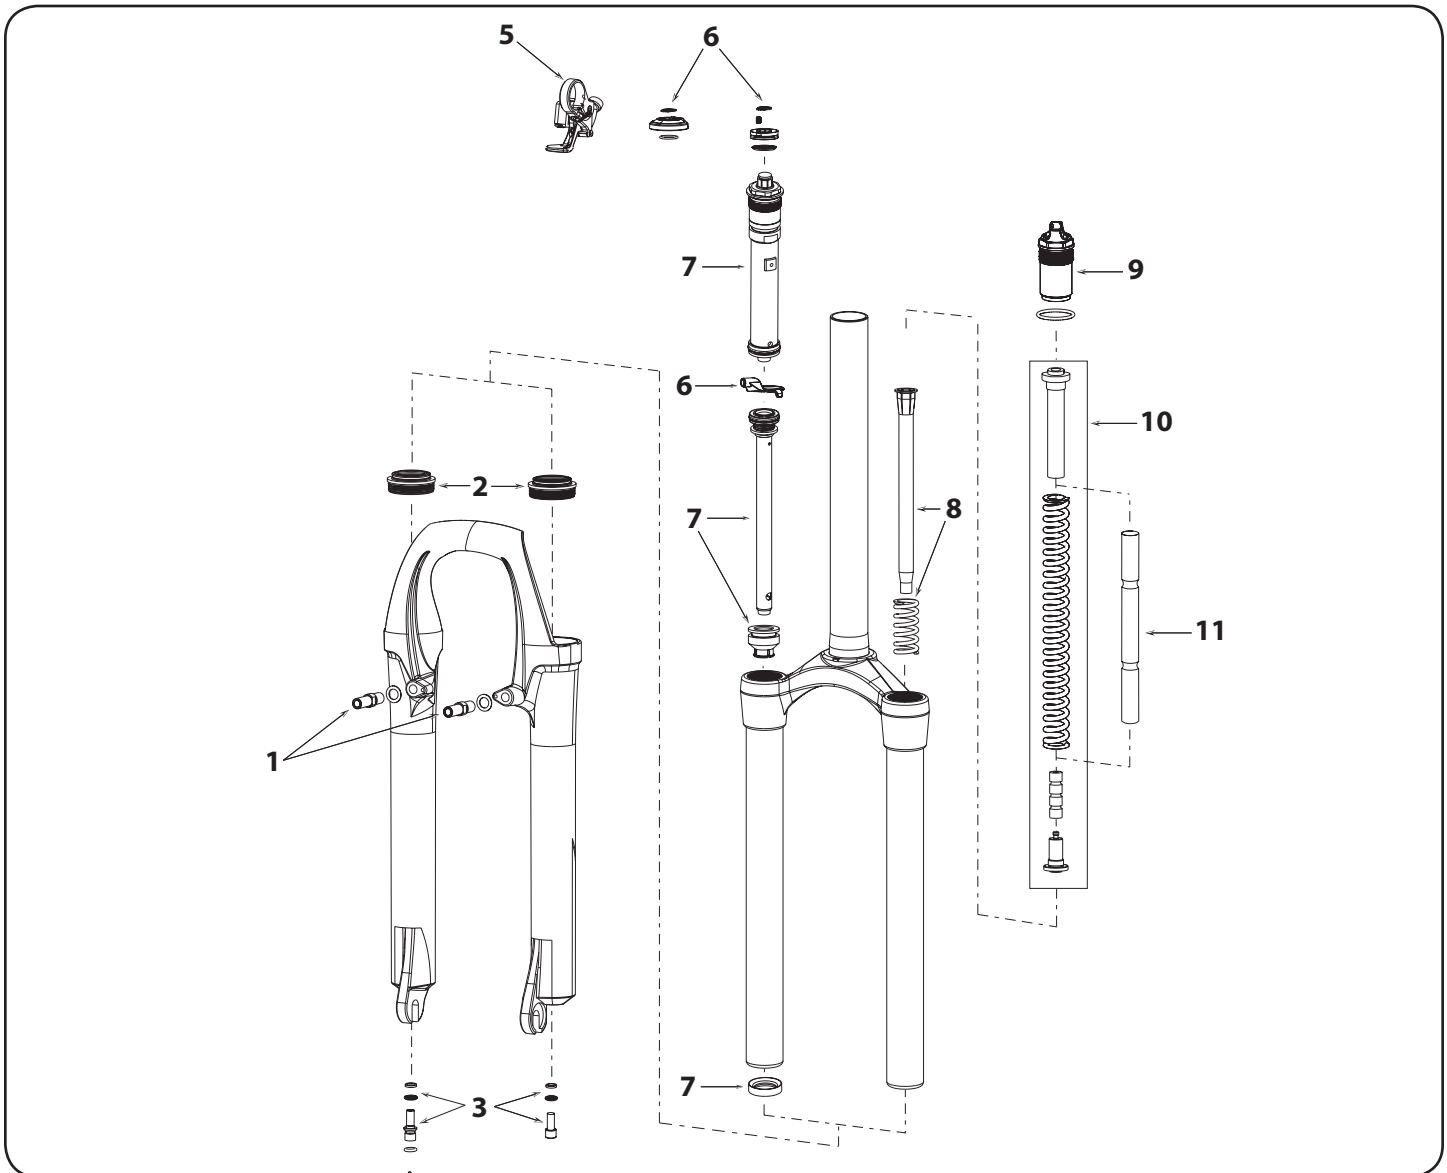

Judy J2/J3 Turnkey

2006

Tuning Springs		Oil Volume		
Rider Weight	Part #		Damper (right)	Spring (left)
<140 lb (63 kg)	11.4311.122.000	Top 80/100mm	93cc/ml - 5wt	20cc/ml -15wt
140-160 lb (63-72 kg)	11.4311.121.000	Bottom 80/100mm	10cc/ml -15wt	n/a
160-180 lb (72-82 kg)	11.4310.668.000	Top 125mm	109cc/ml - 5wt	20cc/ml -15w
>180 lb (80 kg)	11.4310.674.000	Bottom 125mm	10cc/ml -15wt	n/a

Notes:

1. For chassis repairs (CSU), entire fork must be replaced). Contact your dealer or distributor for more information.
2. Remote compression damper requires remote compression adjuster spool, remote cable stop clamp, and PopLoc remote lever assemblies.
3. Spring/Spacer kits include springs for 80mm/100mm (short) and 2006 Judy 125mm (long) travel forks.
4. Rebound damper and spring shaft kits include crush washers, crush washer retainers and shaft bolts.
5. Dart Lower Leg is compatible with 2004-2005 Judy.

1 Brake Post Kit, Steel (Qty 2)	11.4307.469.000	8 06 Judy J2/J3 Spring Shaft Kit 80mm	11.4310.665.000
2 Pilou/SID Dust Seal Kit	11.4307.250.000	06 Judy J2/J3 Spring Shaft Kit 100mm	11.4310.666.000
3 Fork Shaft Bolt Kit	11.4310.465.000	06 Judy J2/J3 Spring Shaft Kit 125mm	11.4310.667.000
4 HC2 Reb Adj Knob, Flag	11.4304.960.000	9 Dart/Judy Top Cap Kit, 28mm	11.4015.042.000
5 Poploc Lever, Left	11.4308.848.000	10 04-06 Judy Spring/Spacer Kit, Soft	11.4311.122.000
6 Judy Comp Damper Knob/Clamp Kit	11.4310.673.000	04-06 Judy Spring/Spacer Kit, Med (Standard)	11.4311.121.000
7 06 Judy J3/J4 Damper Kit, Non-Remote Comp Adj (includes comp & reb dampers, shaft guides, bolt, adj knob)	11.4310.663.000	04-06 Judy Spring/Spacer Kit, Firm	11.4310.668.000
06 Judy J3/J4 Damper Kit, Remote Comp Adjust (includes comp & reb dampers, shaft guides, bolt, adj knob)	11.4310.664.000	04-06 Judy Spring/Spacer Kit, XFirm	11.4310.674.000
		11 Tuning Bumper Kit	11.4306.171.000
		Not Shown	
		Coil Spring Isolator Kit, Qty 3	11.4309.336.000
		06 Judy Service Kit	11.4310.707.000