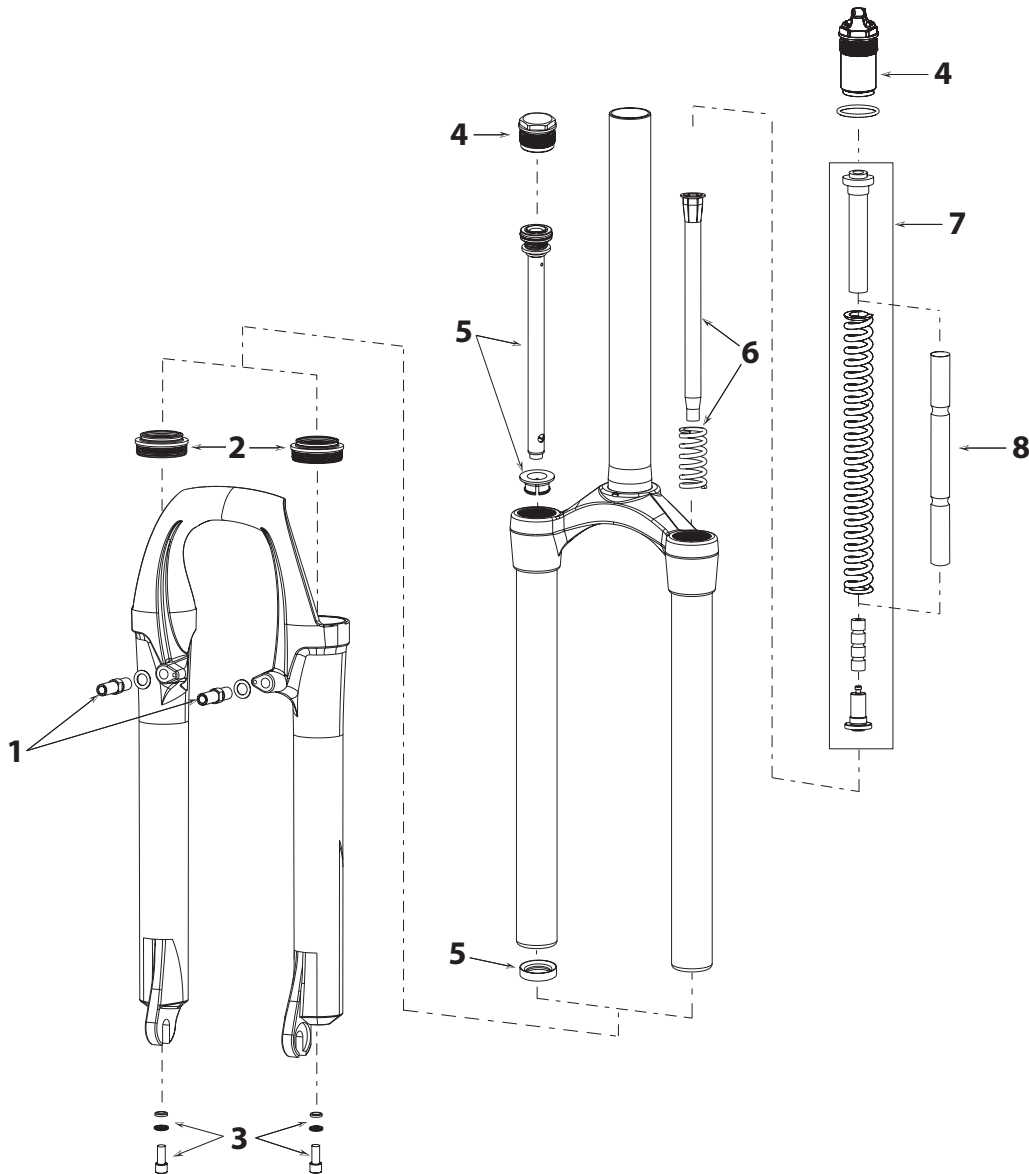

Tuning Springs	
Rider Weight	Part #
<140 lb (63 kg)	11.4311.122.000
140-160 lb (63-72 kg)	11.4311.121.000
160-180 lb (72-82 kg)	11.4310.668.000
>180 lb (80 kg)	11.4310.674.000

	Oil Volume	
	Damper (right)	Spring (left)
Top	150cc/ml - 5wt	20cc/ml - 15wt
Bottom	n/a	n/a

Notes:

1. For chassis repairs (CSU), entire fork must be replaced). Contact your dealer or distributor for more information.
2. Spring/Spacer kits include springs for 80mm/100mm (short) and 2006 Judy 125mm (long) travel forks.
3. Rebound damper and spring shaft kits include crush washers, crush washer retainers and shaft bolts.
4. Dart Lower Leg is compatible with 2004-2005 Judy.

1 Brake Post Kit, Steel (Qty 2)	11.4307.469.000	7 04-06 Judy Spring/Spacer Kit, Soft	11.4311.122.000
2 Pilot/SID Dust Seal Kit	11.4307.250.000	04-06 Judy Spring/Spacer Kit, Med (Standard)	11.4311.121.000
3 Fork Shaft Bolt Kit	11.4310.465.000	04-06 Judy Spring/Spacer Kit, Firm	11.4310.668.000
4 Dart/Judy Top Cap Kit, 28mm	11.4015.042.000	04-06 Judy Spring/Spacer Kit, XFirm	11.4310.674.000
5 06 Judy J2 Damper Kit	11.4310.662.000	8 Tuning Bumper Kit	11.4306.171.000
6 06 Judy J2/J3 Spring Shaft Kit 80mm	11.4310.665.000	Not Shown	
06 Judy J2/J3 Spring Shaft Kit 100mm	11.4310.666.000	Coil Spring Isolator Kit, Qty 3	11.4309.336.000
06 Judy J2/J3 Spring Shaft Kit 125mm	11.4310.667.000	06 Judy Service Kit	11.4310.707.000